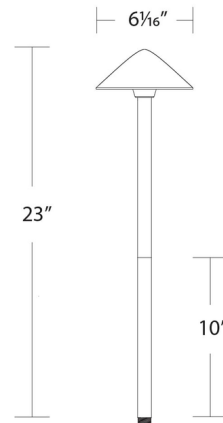

CLICK TO VIEW PRODUCT

Notes: