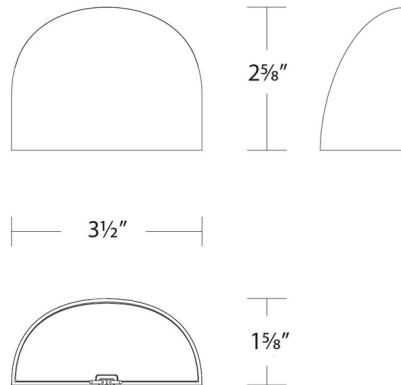

### Specifications

COLOR	N/A
BODY FINISH	Bronze
WATTAGE	3W
DIMMER	N/A
DIMENSIONS	3.5"W x 2.63"H x 1.63"D
INTEGRATED LED MODULE	1 x LED/3W/12V LED
COUNTRY OF ORIGIN	Thailand

### Technical Information

LAMP LIFE	50000 hours
COLOR RENDERING	80 CRI
LAMP COLOR	CCT Select
LUMENS/WATT	58.33
LUMINOUS FLUX	175 lumens

Shown in bronze

CLICK TO VIEW PRODUCT

Notes: