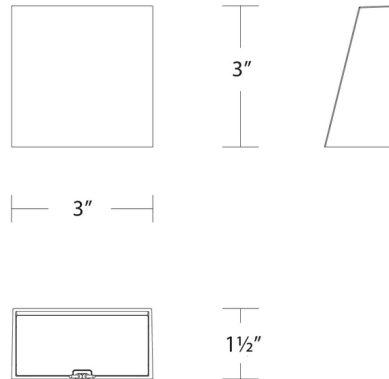

Shown in bronze

CLICK TO VIEW PRODUCT

Notes: