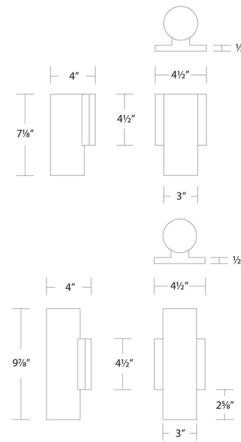

### Specifications

COLOR	N/A
BODY FINISH	Black
WATTAGE	10W
DIMMER	Low Voltage Electronic
DIMENSIONS	3"W x 7.13"H x 4"D
INTEGRATED LED MODULE	1 x LED/10W/120V LED
COUNTRY OF ORIGIN	Thailand

### Technical Information

LAMP LIFE	50000 hours
COLOR RENDERING	80 CRI
LAMP COLOR	CCT Select
LUMENS/WATT	71.00
LUMINOUS FLUX	710 lumens

Shown in black

CLICK TO VIEW PRODUCT

Notes: