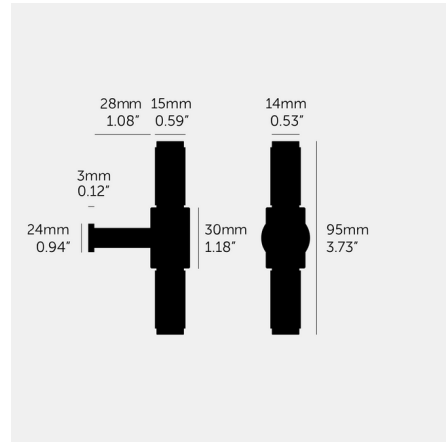

By Buster + Punch

Description

Buster + Punch's T-Bar Drawer Pull is refined by hand and features their signature diamond-cut, cross-knurl pattern. This handle will elevate the aesthetics of cabinet doors, cupboards, or just about anything that can open. Note: T-Bar is fitted from behind cabinet door and can not be frontface fitted.

Shown in warm sunset

Specifications

| | |
|-------------------|--------------------------|
| COLOR | N/A |
| BODY FINISH | Warm Sunset |
| WATTAGE | N/A |
| DIMMER | N/A |
| DIMENSIONS | 0.53"W x 3.73"H x 1.67"D |
| BULB | N/A |
| COUNTRY OF ORIGIN | China |