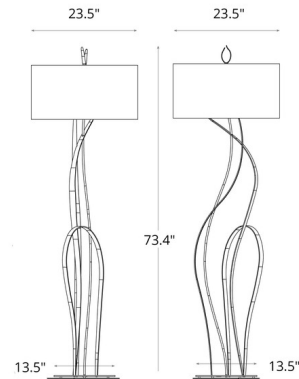

Description

The Sway Floor Lamp brings a sculptural elegance to your interior space. Its body is formed from flowing ribbons of hand-shaped steel, forged to echo the gentle movement of summer grass. A round fabric shade sits above, casting warm, inviting shadows throughout the room. Dimmer switch is located on the lamp socket.

Shown in dark smoke / natural anna

Specifications

COLOR Natural Anna
BODY FINISH Dark Smoke
WATTAGE 17W
DIMMER Included
DIMENSIONS 23.5"W x 73.4"H
BULB NOT INCLUDED 1 x A19/Medium (E26)/17W/120V LED
COUNTRY OF ORIGIN United States

Technical Information

PRODUCT DIMENSIONS Cord: 180"

CLICK TO VIEW PRODUCT

Notes: