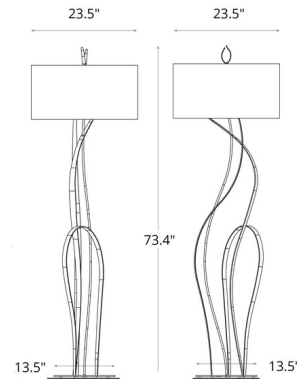

Description

The Sway Floor Lamp brings a sculptural elegance to your interior space. Its body is formed from flowing ribbons of hand-shaped steel, forged to echo the gentle movement of summer grass. A round fabric shade sits above, casting warm, inviting shadows throughout the room. Dimmer switch is located on the lamp socket.

Shown in dark smoke / natural anna

Specifications

COLOR	Natural Anna
BODY FINISH	Dark Smoke
WATTAGE	17W
DIMMER	Included
DIMENSIONS	23.5"W x 73.4"H
BULB NOT INCLUDED	1 x A19/Medium (E26)/17W/120V LED
COUNTRY OF ORIGIN	United States

Technical Information

PRODUCT DIMENSIONS	Cord: 180"
--------------------	------------

CLICK TO VIEW PRODUCT

Notes: