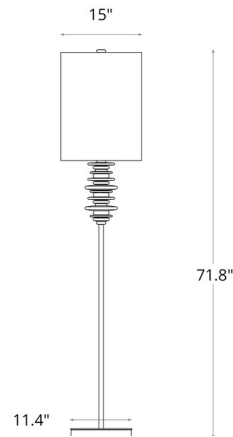

### Specifications

COLOR	Natural Anna
BODY FINISH	Sterling
WATTAGE	12W
DIMMER	N/A
DIMENSIONS	15"W x 71.8"H
BULB NOT INCLUDED	1 x A19/Medium (E26)/12W/120V LED
COUNTRY OF ORIGIN	United States

### Technical Information

PRODUCT DIMENSIONS	Cord: 96"
--------------------	-----------

Shown in sterling / natural anna

CLICK TO VIEW PRODUCT

Notes: