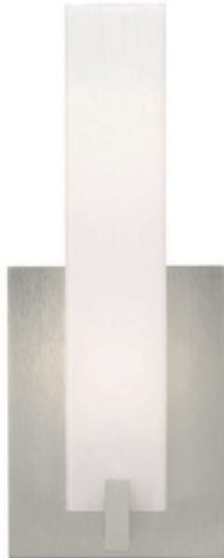

Cosmo Wall Light

Description:

Cosmo Wall Light features a rectilinear glass diffuser in Frost White or White Frit, or a White Acrylic shade. Acrylic shade option not available with incandescent lamp option. Plated die-cast base in Antique Bronze, Chrome or Satin Nickel finish. Mounts up only. Available with incandescent and LED lamp options. Incandescent version includes two 40 watt, 120 volt mini-candelabra base lamps and is dimmable with a standard incandescent dimmer. LED version includes energy saving 10 watt LED module, 3000K color temperature, 580 lumens, and is dimmable with a low voltage electronic dimmer. ETL listed. ADA Compliant. Suitable for damp locations. 4.7 inch width x 11.9 inch height x 3.9 inch depth.

Shown in: Satin Nickel / Frost White

List Price: \$250.00
Our Price: \$200.00

Shade Color: Frost White
Body Finish: Satin Nickel
Lamp: 2 x T4/Minican (E11)/40W/120V Halogen
Wattage: 80W
Dimmer: Incandescent
Dimensions: 11.9"H x 4.7"W x 3.9"D