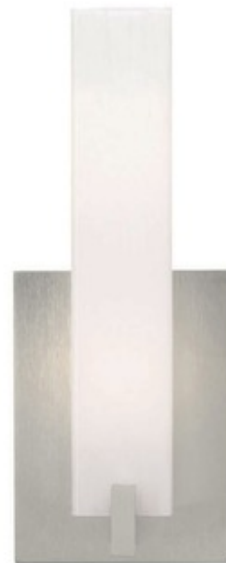

BRAND

Tech Lighting

DESCRIPTION

Cosmo Wall Sconce features a rectilinear glass diffuser in Frost White or White Frit, or a White Acrylic shade. Acrylic shade option not available with incandescent lamp option. Plated die-cast base in Antique Bronze, Chrome or Satin Nickel finish. Mounts up only. Available with incandescent and LED lamp options. Incandescent version includes two 40 watt, 120 volt mini-candelabra base lamps and is dimmable with a standard incandescent dimmer. LED version includes energy saving 10 watt LED module, 3000K color temperature, 240 lumens, and is dimmable with a low voltage electronic dimmer.

Shown in: Satin Nickel / Frost White

SHADE COLOR	Frost White
BODY FINISH	Satin Nickel
LAMP	2 x T4/Minican (E11)/40W/120V Halogen
WATTAGE	80W
DIMMER	Incandescent
DIMENSIONS	4.7"W x 11.9"H x 3.9"D

Technical Information

APERTURE SIZE	0.000"
----------------------	--------

ITEM NUMBER	TLG15239
--------------------	----------

COMPANY	PROJECT	FIXTURE TYPE	APPROVED BY	DATE