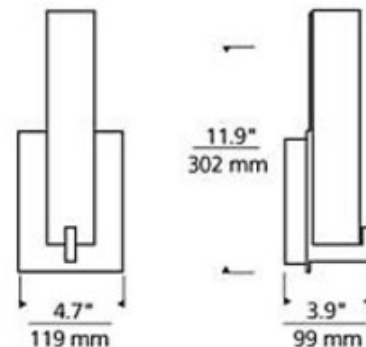

BRAND

Tech Lighting

DESCRIPTION

Cosmo Wall Sconce features a rectilinear glass diffuser in Frost White or White Frit, or a White Acrylic shade. Acrylic shade option not available with incandescent lamp option. Plated die-cast base in Antique Bronze, Chrome or Satin Nickel finish. Mounts up only. Available with incandescent and LED lamp options. Incandescent version includes two 40 watt, 120 volt mini-candelabra base lamps and is dimmable with a standard incandescent dimmer. LED version includes energy saving 10 watt LED module, 3000K color temperature, 240 lumens, and is dimmable with a low voltage electronic dimmer.

Shown in: Satin Nickel / Frost White

SHADE COLOR	Frost White
BODY FINISH	Satin Nickel
LAMP	2 x T4/Minican (E11)/40W/120V Halogen
WATTAGE	80W
DIMMER	Incandescent
DIMENSIONS	4.7"W x 11.9"H x 3.9"D

Technical Information

APERTURE SIZE	0.000"
----------------------	--------

ITEM NUMBER	TLG15239
--------------------	----------

COMPANY	PROJECT	FIXTURE TYPE	APPROVED BY	DATE