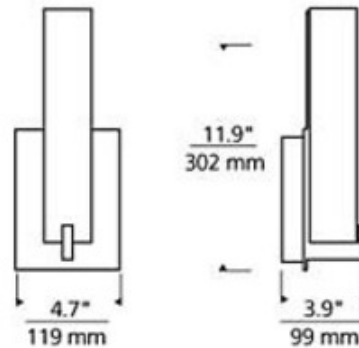

Cosmo Wall Light

Description:

Cosmo Wall Light features a rectilinear glass diffuser in Frost White or White Frit, or a White Acrylic shade. Acrylic shade option not available with incandescent lamp option. Plated die-cast base in Antique Bronze, Chrome or Satin Nickel finish. Mounts up only. Available with incandescent and LED lamp options. Incandescent version includes two 40 watt, 120 volt mini-candelabra base lamps and is dimmable with a standard incandescent dimmer. LED version includes energy saving 10 watt LED module, 3000K color temperature, 580 lumens, and is dimmable with a low voltage electronic dimmer. ETL listed. ADA Compliant. Suitable for damp locations. 4.7 inch width x 11.9 inch height x 3.9 inch depth.

Shown in: Satin Nickel / Frost White

List Price: \$250.00
Our Price: \$200.00

Shade Color: Frost White
Body Finish: Satin Nickel
Lamp: 2 x T4/Minican (E11)/40W/120V Halogen
Wattage: 80W
Dimmer: Incandescent
Dimensions: 11.9"H x 4.7"W x 3.9"D