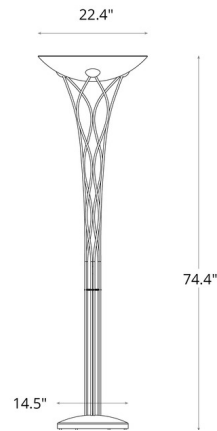

Shown in bronze / opal

CLICK TO VIEW PRODUCT

Notes: