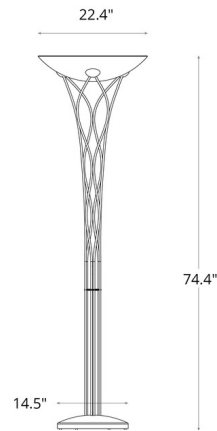

### Description

The Lattice Torchiere Floor Lamp brings a sense of airy elegance to your interior space. Its flowing steel frame forms interlacing lattice patterns that rise gracefully toward a glass bowl, which diffuses warm, inviting light and casts soft, patterned shadows throughout your room. On/Off pole switch is located on the base. Lifetime Limited Warranty when installed in residential setting. Handcrafted by skilled artisans in Vermont, USA.

### Specifications

COLOR	Opal
BODY FINISH	Bronze
WATTAGE	114W
DIMMER	N/A
DIMENSIONS	22.4"W x 74.4"H
BULB NOT INCLUDED	3 x A19/Medium (E26)/38W/120V LED
COUNTRY OF ORIGIN	United States

### Technical Information

PRODUCT DIMENSIONS	Cord: 84"
--------------------	-----------

Shown in bronze / opal

CLICK TO VIEW PRODUCT

Notes: