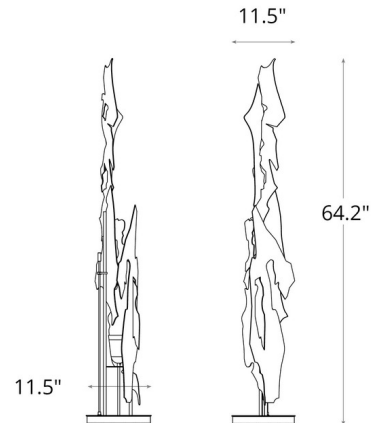

### Description

The Fracture Floor Lamp brings a raw, expressive presence to your interior space. This sculptural design combines hand forged pieces of steel that casts warm, atmospheric shadows that gently illuminate your room. Dimmer switch is located on the base. Lifetime Limited Warranty when installed in residential setting. Handcrafted by skilled artisans in Vermont, USA.

### Specifications

COLOR	N/A
BODY FINISH	Dark Smoke
WATTAGE	9W
DIMMER	Included
DIMENSIONS	11.5"W x 64.2"H
BULB NOT INCLUDED	1 x PAR20/Medium (E26)/9W/120V LED
COUNTRY OF ORIGIN	United States

### Technical Information

PRODUCT DIMENSIONS	Cord: 96"
--------------------	-----------

Shown in dark smoke

CLICK TO VIEW PRODUCT

Notes: