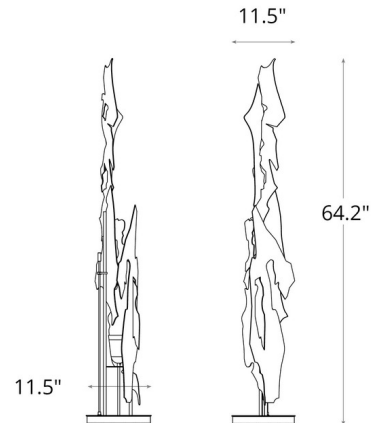

Description

The Fracture Floor Lamp brings a raw, expressive presence to your interior space. This sculptural design combines hand forged pieces of steel that casts warm, atmospheric shadows that gently illuminate your room. Dimmer switch is located on the base. Lifetime Limited Warranty when installed in residential setting. Handcrafted by skilled artisans in Vermont, USA.

Specifications

COLOR	N/A
BODY FINISH	Dark Smoke
WATTAGE	9W
DIMMER	Included
DIMENSIONS	11.5"W x 64.2"H
BULB NOT INCLUDED	1 x PAR20/Medium (E26)/9W/120V LED
COUNTRY OF ORIGIN	United States

Technical Information

PRODUCT DIMENSIONS	Cord: 96"
--------------------	-----------

Shown in dark smoke

CLICK TO VIEW PRODUCT

Notes: