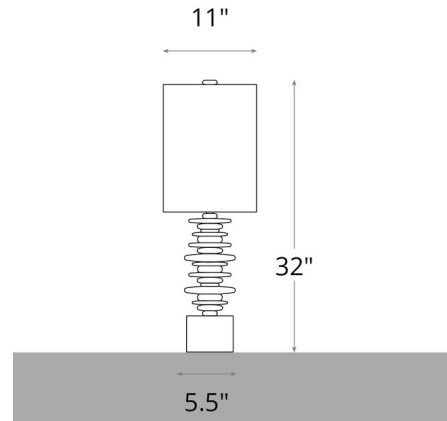

### Specifications

COLOR	Natural Anna
BODY FINISH	Dark Smoke
WATTAGE	12W
DIMMER	N/A
DIMENSIONS	11"W x 32"H
BULB NOT INCLUDED	1 x A19/Medium (E26)/12W/120V LED
COUNTRY OF ORIGIN	United States

CLICK TO VIEW PRODUCT