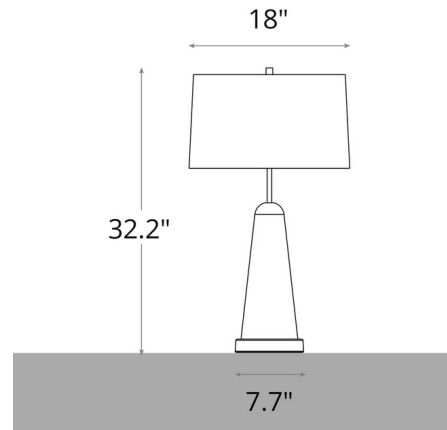

By Hubbardton Forge

Description

The Spire Table Lamp brings a sleek, refined presence to your interior space. Its slim stem supports a hand textured vertical cone, encased in clear conical glass for a striking layered effect. Topped with a round Natural Anna fabric shade, it casts warm, softly diffused light throughout your room. Dimmer switch is located on the lamp socket. Choose a Finish for the base and stem and a Color for the forged cone. Lifetime Limited Warranty when installed in residential setting. Handcrafted to order by skilled artisans in Vermont, USA.

Specifications

COLOR Clear Steel
BODY FINISH Sterling
WATTAGE 9W
DIMMER Included
DIMENSIONS 18"W x 32.2"H
BULB NOT INCLUDED 1 x A19/Medium (E26)/9W/120V LED
OTHER BULB OPTIONS A19/Medium (E26)/60W/120V Incandescent
COUNTRY OF ORIGIN United States

Technical Information

PRODUCT DIMENSIONS Cord: 65"

Shown in sterling / clear steel

CLICK TO VIEW PRODUCT

Notes: