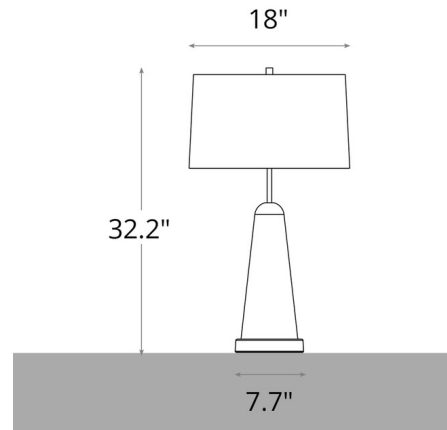

Description

The Spire Table Lamp brings a sleek, refined presence to your interior space. Its slim stem supports a hand textured vertical cone, encased in clear conical glass for a striking layered effect. Topped with a round Natural Anna fabric shade, it casts warm, softly diffused light throughout your room. Dimmer switch is located on the lamp socket. Choose a Finish for the base and stem and a Color for the forged cone. Lifetime Limited Warranty when installed in residential setting. Handcrafted to order by skilled artisans in Vermont, USA.

Specifications

COLOR	Clear Steel
BODY FINISH	Sterling
WATTAGE	9W
DIMMER	Included
DIMENSIONS	18"W x 32.2"H
BULB NOT INCLUDED	1 x A19/Medium (E26)/9W/120V LED
OTHER BULB OPTIONS	A19/Medium (E26)/60W/120V Incandescent
COUNTRY OF ORIGIN	United States

Technical Information

PRODUCT DIMENSIONS	Cord: 65"
--------------------	-----------

Shown in sterling / clear steel

CLICK TO VIEW PRODUCT

Notes: