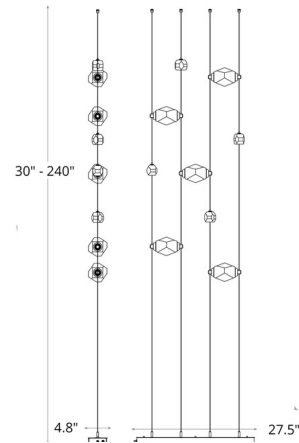

Description

The Gatsby Floor to Ceiling Lamp brings an opulence to your space with its larger than life presence. The smooth cables hold five elegant hand cut glass diffusers, that can be moved up and down their low-voltage cable rails, using tiny grippers on each side that allow the globes to be positioned as you desire. Includes small ceiling anchors and four small crystal accents. On/Off toggle switch is located on the base. Sloped ceiling compatible. Adjustable from 30 inches to 240 inches. Lifetime Limited Warranty when installed in residential setting. Handcrafted by skilled artisans in Vermont, USA.

Specifications

COLOR	Clear
BODY FINISH	Modern Brass
WATTAGE	15W
DIMMER	Low Voltage Electronic
DIMENSIONS	27.5"W x 240"H
INTEGRATED LED MODULE	5 x LED/3W/120-277V LED
COUNTRY OF ORIGIN	United States

Technical Information

PRODUCT DIMENSIONS	Cord with 3-prong grounded plug; 180"
LAMP LIFE	30000 hours
COLOR RENDERING	.90 CRI
LAMP COLOR	.3000K
LUMENS/WATT	.333.33
LUMINOUS FLUX	1000 lumens

Shown in modern brass / clear

CLICK TO VIEW PRODUCT