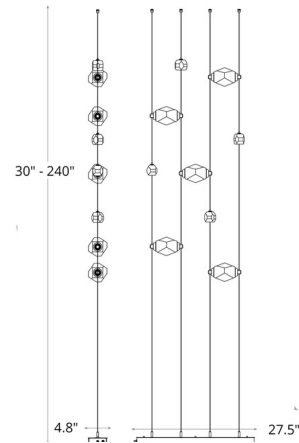

### Description

The Gatsby Floor to Ceiling Lamp brings an opulence to your space with its larger than life presence. The smooth cables hold five elegant hand cut glass diffusers, that can be moved up and down their low-voltage cable rails, using tiny grippers on each side that allow the globes to be positioned as you desire. Includes small ceiling anchors and four small crystal accents. On/Off toggle switch is located on the base. Sloped ceiling compatible. Adjustable from 30 inches to 240 inches. Lifetime Limited Warranty when installed in residential setting. Handcrafted by skilled artisans in Vermont, USA.

### Specifications

COLOR	Clear
BODY FINISH	Modern Brass
WATTAGE	15W
DIMMER	Low Voltage Electronic
DIMENSIONS	27.5"W x 240"H
INTEGRATED LED MODULE	5 x LED/3W/120-277V LED
COUNTRY OF ORIGIN	United States

### Technical Information

PRODUCT DIMENSIONS	Cord with 3-prong grounded plug; 180"
LAMP LIFE	30000 hours
COLOR RENDERING	.90 CRI
LAMP COLOR	.3000K
LUMENS/WATT	.333.33
LUMINOUS FLUX	1000 lumens

Shown in modern brass / clear