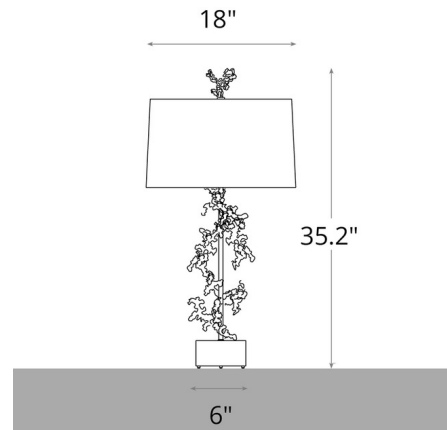

Specifications

COLOR Sterling
BODY FINISH Sterling
WATTAGE 9W
DIMMER N/A
DIMENSIONS 18"W x 35.2"H
BULB NOT INCLUDED 1 x A19/Medium (E26)/9W/120V LED
OTHER BULB OPTIONS A19/Medium (E26)/60W/120V Incandescent
COUNTRY OF ORIGIN United States

Technical Information

PRODUCT DIMENSIONS Cord: 72"
--------------------	-----------------

Notes:

Shown in sterling / sterling

CLICK TO VIEW PRODUCT