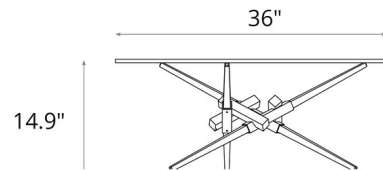

### Specifications

COLOR	Oil Rubbed Bronze
BODY FINISH	Modern Brass
WATTAGE	N/A
DIMMER	N/A
DIMENSIONS	36"W x 14.9"H x 36"D
BULB	N/A
COUNTRY OF ORIGIN	United States

CLICK TO VIEW PRODUCT

Notes: