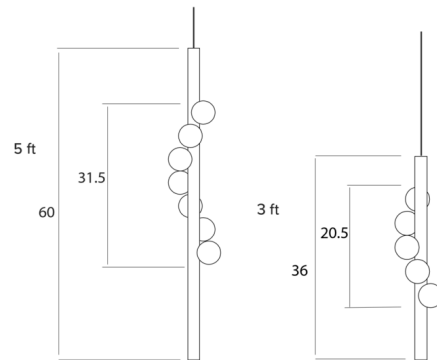

By hollis+morris

Description

The Willow Vertical Pendant brings a chic and intriguing design that draws inspiration from nature to your interior space. The wooden branch holds hand blown glass globes, like spring buds nestled in, waiting to fully bloom. Canopy: 7 inch diameter.

Shown in white oak / white

Specifications

COLOR White
BODY FINISH White Oak
WATTAGE 9W
DIMMER Low Voltage Electronic
DIMENSIONS 2.25"W x 36"H
BULB INCLUDED 5 x JC/G4 (bipin)/1.8W/12V LED
COUNTRY OF ORIGIN Canada

Technical Information

LAMP COLOR 3000K
LUMENS/WATT 333.33
LUMINOUS FLUX 600 lumens

CLICK TO VIEW PRODUCT

Notes: