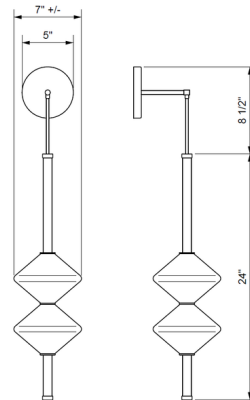

By Ridgely Studio Works

Description

Inspired by an abacus, the Gem2 Wall Sconce with Round Backplate features two hand-blown diamond-shaped glass diffusers set on a vertical metal rod. The assembly is suspended on a braided black cloth cord for a unique, dynamic feel, and hanging height can be changed by adjusting the cord length up to a maximum of 6 inches. The modern, geometric style of this distinctive wall light enhances your space with contemporary flair.

Shown in matte black

Specifications

COLOR	N/A
BODY FINISH	Matte Black
WATTAGE	9W
DIMMER	Low Voltage Electronic
DIMENSIONS	7"W x 32.5"H
INTEGRATED LED MODULE	1 x LED/9W/120V LED
COUNTRY OF ORIGIN	Canada

Technical Information