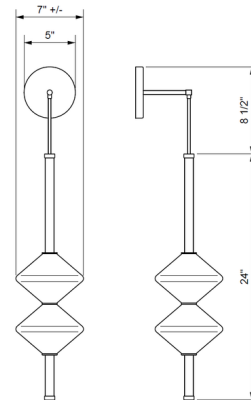

By Ridgely Studio Works

Description

Inspired by an abacus, the Gem2 Wall Sconce with Round Backplate features two hand-blown diamond-shaped glass diffusers set on a vertical metal rod. The assembly is suspended on a braided black cloth cord for a unique, dynamic feel, and hanging height can be changed by adjusting the cord length up to a maximum of 6 inches. The modern, geometric style of this distinctive wall light enhances your space with contemporary flair.

Shown in matte black

Specifications

COLOR	N/A
BODY FINISH	Matte Black
WATTAGE	9W
DIMMER	Low Voltage Electronic
DIMENSIONS	7\"W x 32.5\"H
INTEGRATED LED MODULE	1 x LED/9W/120V LED
COUNTRY OF ORIGIN	Canada