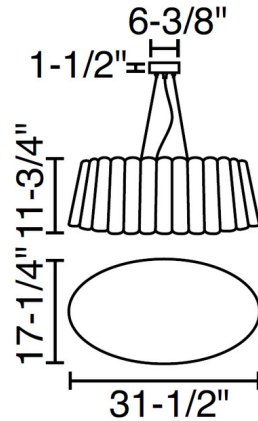

### Specifications

COLOR	Grey Oak Outer / Ash Inner
BODY FINISH	Black
WATTAGE	34W
DIMMER	Standard 120V
DIMENSIONS	31.5"L x 17.25"W x 11.75"H
BULB NOT INCLUDED	2 x A19/Medium (E26)/17W/120V LED
COUNTRY OF ORIGIN	Spain

### Technical Information

PRODUCT DIMENSIONS . . . . . Adjustable Cable Length: 108"

Shown in black / grey oak outer / ash inner

CLICK TO VIEW PRODUCT

Notes: