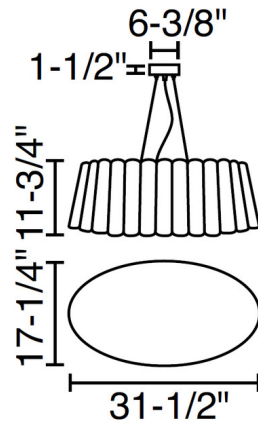

Specifications

COLOR Grey Oak Outer / Ash Inner
BODY FINISH Black
WATTAGE 34W
DIMMER Standard 120V
DIMENSIONS 31.5"L x 17.25"W x 11.75"H
BULB NOT INCLUDED 2 x A19/Medium (E26)/17W/120V LED
COUNTRY OF ORIGIN Spain

Technical Information

PRODUCT DIMENSIONS Adjustable Cable Length: 108"

Notes:

Shown in black / grey oak outer / ash inner

CLICK TO VIEW PRODUCT