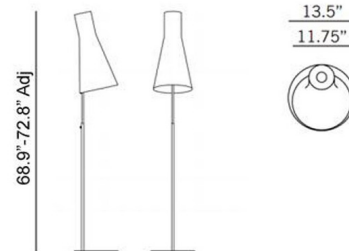

By Secto Design

Description

Secto 4210 Floor Lamp features a tilted shade made from laminated birch slats available in Natural Birch, White Laminated Birch, Black Laminated Birch or Walnut Birch. Powder coated finish with on/off switch on clear cord. Crafted in Finland.

Shown in white / natural birch

Specifications

COLOR	Natural Birch
BODY FINISH	White
WATTAGE	22W
DIMMER	N/A
DIMENSIONS	11.8"W x 72.8"H
BULB NOT INCLUDED	1 x A19/Medium (E26)/22W/120V LED
COUNTRY OF ORIGIN	Finland