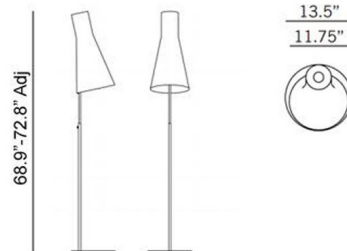

### Specifications

COLOR	Natural Birch
BODY FINISH	White
WATTAGE	22W
DIMMER	N/A
DIMENSIONS	11.8"W x 72.8"H
BULB NOT INCLUDED	1 x A19/Medium (E26)/22W/120V LED
COUNTRY OF ORIGIN	Finland

CLICK TO VIEW PRODUCT