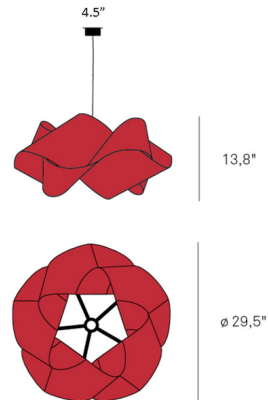

By LZF

Description

The Swirl Pendant excites the eye with its eddying and whirling folds, their twisting twirl a sensuous feat. It is an accomplished pendant, its form thoughtfully considered and sculptured. With a soulful character and presence, the Swirl lamp will vibe well with any interior. Comes with a white Metal canopy and white cord.

Shown in white / natural cherry

Specifications

COLOR Natural Cherry
BODY FINISH White
WATTAGE 12W
DIMMER Standard 120V
DIMENSIONS 29.5"W x 13.8"H
BULB NOT INCLUDED 1 x G25/Medium (E26)/12W/120V LED
COUNTRY OF ORIGIN Spain