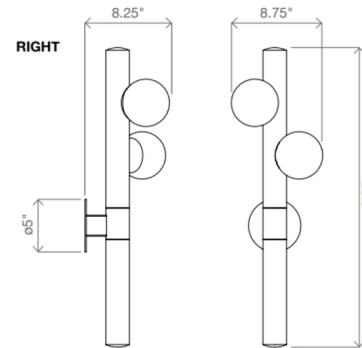

By hollis+morris

Description

The Willow Wall Sconce brings a chic and intriguing design that draws inspiration from nature to your interior space. The wooden branch holds hand blown glass globes, like spring buds nestled in, waiting to fully bloom. A metal backplate completes the look.

Shown in white oak / brushed brass

Specifications

COLOR Brushed Brass
BODY FINISH White Oak
WATTAGE 8W
DIMMER Low Voltage Electronic
DIMENSIONS 8.75"W x 28.5"H x 8.25"D
BULB INCLUDED 2 x JC/G4 (bipin)/4W/12V LED
COUNTRY OF ORIGIN Canada