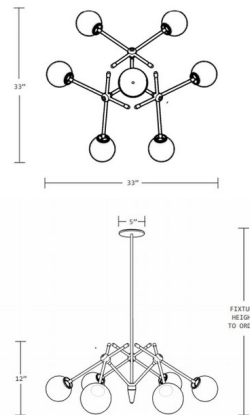

By studio PGRB

Description

The Shea Chandelier imbues a midcentury flavor that's been updated with contemporary flare. A collection of mold blown Opal Glass shades make the Shea majestic, while its brilliant finishes add an alluring contrast. Place where statement lighting is needed most. NOTE: This is a discontinued model and limited to quantity on hand.

Shown in natural brass / opal

Specifications

COLOR Opal
BODY FINISH Natural Brass
WATTAGE 24W
DIMMER Standard 120V
DIMENSIONS 33"W x 12"H x 33"D
BULB INCLUDED 6 x G16.5/Candelabra (E12)/4W/120V LED
COUNTRY OF ORIGIN United States

Technical Information

PRODUCT DIMENSIONS Canopy: 5 Inch Diameter
LAMP COLOR 2700K
LUMENS/WATT 675.00
LUMINOUS FLUX 2700 lumens

CLICK TO VIEW PRODUCT

Notes: