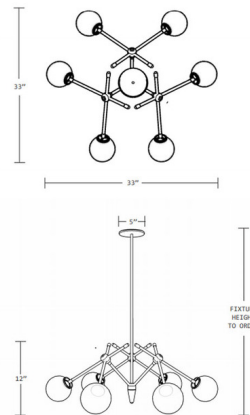

### Specifications

COLOR . . . . . Opal  
BODY FINISH . . . . . Natural Brass  
WATTAGE . . . . . 24W  
DIMMER . . . . . Standard 120V  
DIMENSIONS . . . . . 33"W x 12"H x 33"D  
BULB INCLUDED . . . . . 6 x G16.5/Candelabra (E12)/4W/120V LED  
COUNTRY OF ORIGIN . . . . . United States

### Technical Information

PRODUCT DIMENSIONS . . . . . Canopy: 5 Inch Diameter  
LAMP COLOR . . . . . 2700K  
LUMENS/WATT . . . . . 675.00  
LUMINOUS FLUX . . . . . 2700 lumens

Shown in natural brass / opal