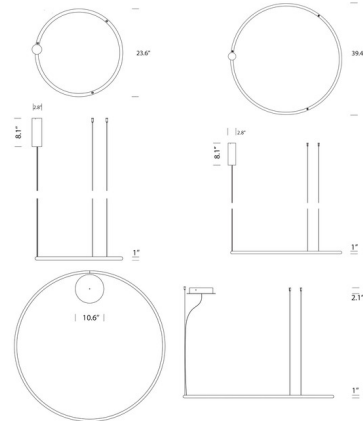

By tossB

Description

The Hoola Pendant, designed by Jos Muller, is a minimal piece that creates an archetypical light circle. The soft light is directed upward and downward. Hoola is a real eye-catcher when different diameters are combined. It can be arranged in horizontal, angled or even vertical positions. The lamps can be place close to a ceiling, in free open spaces or vertically along the wall.

Specifications

COLOR	N/A
BODY FINISH	Black
WATTAGE	60W
DIMMER	Not Dimmable
DIMENSIONS	39.4"W x 0.98"H
INTEGRATED LED MODULE	1 x LED/60W/120V LED
COUNTRY OF ORIGIN	Belgium

Technical Information

LAMP COLOR	3000K
------------	-------

Shown in black

CLICK TO VIEW PRODUCT

Notes: