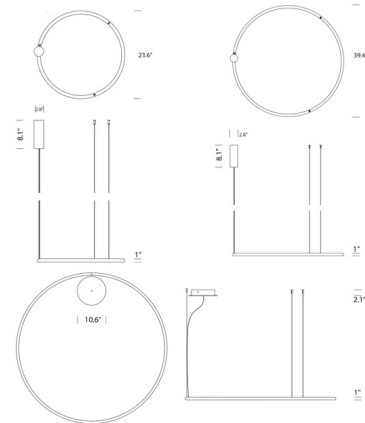

By tossB

Description

The Hoola Pendant, designed by Jos Muller, is a minimal piece that creates an archetypical light circle. The soft light is directed upward and downward. Hoola is a real eye-catcher when different diameters are combined. It can be arranged in horizontal, angled or even vertical positions. The lamps can be place close to a ceiling, in free open spaces or vertically along the wall.

Shown in black

Specifications

COLOR	N/A
BODY FINISH	Black
WATTAGE	60W
DIMMER	Not Dimmable
DIMENSIONS	39.4\"W x 0.98\"H
INTEGRATED LED MODULE	1 x LED/60W/120V LED
COUNTRY OF ORIGIN	Belgium

Technical Information