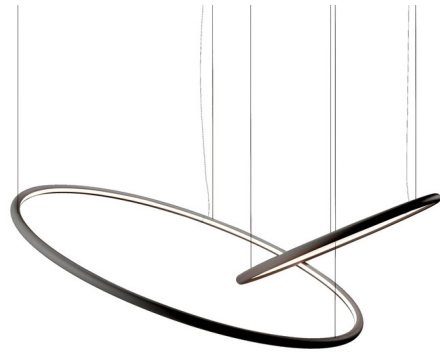

By tossB

Description

The Hoola Pendant, designed by Jos Muller, is a minimal piece that creates an archetypical light circle. The soft light is directed upward and downward. Hoola is a real eye-catcher when different diameters are combined. It can be arranged in horizontal, angled or even vertical positions. The lamps can be place close to a ceiling, in free open spaces or vertically along the wall.

Specifications

COLOR	N/A
BODY FINISH	Black
WATTAGE	60W
DIMMER	Not Dimmable
DIMENSIONS	39.4"W x 0.98"H
INTEGRATED LED MODULE	1 x LED/60W/120V LED
COUNTRY OF ORIGIN	Belgium

Technical Information

LAMP COLOR	3000K
------------	-------