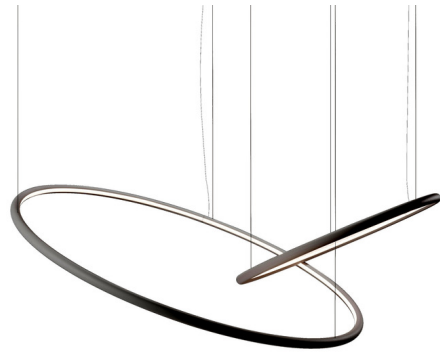

Lightology

lightology.com
866-954-4489
04-22-26

Project: _____

Company: _____

Location: _____ Fixture Type: _____

SPEC #: **TSB1525055**

Approved On: _____ Approved By: _____

Hoola Pendant - Overstock

By tossB

Description

The Hoola Pendant, designed by Jos Muller, is a minimal piece that creates an archetypical light circle. The soft light is directed upward and downward. Hoola is a real eye-catcher when different diameters are combined. It can be arranged in horizontal, angled or even vertical positions. The lamps can be place close to a ceiling, in free open spaces or vertically along the wall.

Shown in black

Specifications

COLOR	N/A
BODY FINISH	Black
WATTAGE	60W
DIMMER	Not Dimmable
DIMENSIONS	39.4\"W x 0.98\"H
INTEGRATED LED MODULE	1 x LED/60W/120V LED
COUNTRY OF ORIGIN	Belgium

Technical Information

LAMP COLOR	3000K
------------	-------

CLICK TO VIEW PRODUCT

Notes: