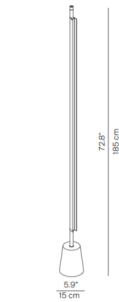

By Luceplan

Description

The Compendium Floor Lamp body houses a high-efficiency light source and rotates freely on the base to direct the light towards the wall. Constructed of extruded aluminum with a base in die-cast zinc alloy. Includes a black base and in-line foot dimmer.

Specifications

COLOR N/A
BODY FINISH Brass
WATTAGE 43W
DIMMER Included
DIMENSIONS 5.9"W x 72.8"H
INTEGRATED LED MODULE 1 x LED/43W/120V LED
COUNTRY OF ORIGIN Italy

Technical Information

COLOR RENDERING 90 CRI
LAMP COLOR 2700K

Shown in brass

CLICK TO VIEW PRODUCT

Notes: