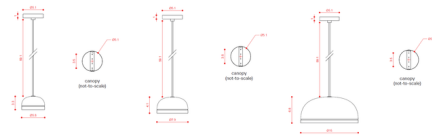

### Description

The Molly Pendant by TOOY offers a cool, contemporary look that will fit into numerous spaces. Finished in Pewter with a brass ring, the dome is fitted with a screen of plexiglass to diffuse and soften the light. Note: Not all options are available.

### Specifications

COLOR	N/A
BODY FINISH	Brushed Brass Ring/ Pewter Dome
WATTAGE	25W
DIMMER	Standard 120V
DIMENSIONS	15"W x 6.8"H
BULB NOT INCLUDED	1 x A19/Medium (E26)/25W/120V LED
COUNTRY OF ORIGIN	Italy