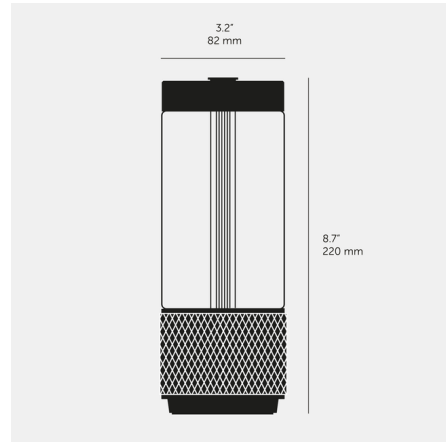

By Buster + Punch

Description

The Takeout Portable Lamp is made from solid metal with Buster + Punch's signature cross-knurl pattern. A glass cylinder surrounds surround the unique light pipe light source, which can be cycled to 100%, 60%, and 40% brightness at the touch of a button. Takeout is IP65 rated for use outdoors in wet locations. Includes USB charging cable.

Shown in brass / clear

Specifications

COLOR	Clear
BODY FINISH	Brass
WATTAGE	7W
DIMMER	Included
DIMENSIONS	3.23"W x 8.66"H
BULB INCLUDED	1x LED/7W/5V LED

Technical Information

COLOR RENDERING	80 CRI
LAMP COLOR	2700K
LUMENS/WATT	18.57
LUMINOUS FLUX	130 lumens