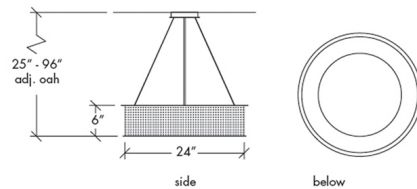

### Specifications

COLOR	Opal
BODY FINISH	Black
WATTAGE	36W
DIMMER	Standard 120V
DIMENSIONS	96\"L x 24\"W x 6\"H
BULB NOT INCLUDED	4 x A19/Medium (E26)/9W/120V LED
COUNTRY OF ORIGIN	United States

CLICK TO VIEW PRODUCT