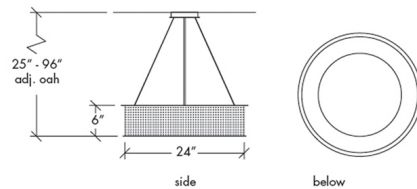

Lightology

lightology.com
866-954-4489
04-25-26

Project: _____
Company: _____
Location: _____ Fixture Type: _____
SPEC #: **ULT1525066**
Approved On: _____ Approved By: _____

Clarus Square Cutout Drum Pendant - Overstock By UltraLights

Description

The sleek Clarus Square Square Cutout Drum Pendant features an inner opal diffuser with a black drum shade. Square cutouts in the outer shade offer visual interest and allow of soft illumination to filter through. Perfect for a dining room or kitchen. Made in the USA.

Shown in black / opal

Specifications

COLOR	Opal
BODY FINISH	Black
WATTAGE	36W
DIMMER	Standard 120V
DIMENSIONS	96\"L x 24\"W x 6\"H
BULB NOT INCLUDED	4 x A19/Medium (E26)/9W/120V LED
COUNTRY OF ORIGIN	United States

CLICK TO VIEW PRODUCT

Notes: