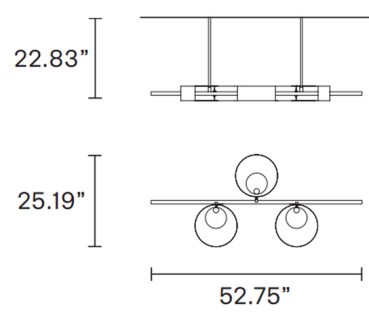

Shown in brushed gold / diffused lens

Specifications

COLOR Diffused Lens
BODY FINISH Brushed Gold
WATTAGE 30W
DIMMER Standard 120V
DIMENSIONS 52.75"W x 22.83"H x 25.19"D
BULB NOT INCLUDED 3 x JCD/G9/10W/120V LED

Technical Information

PRODUCT DIMENSIONS Cable Length: 59"
LAMP COLOR 3000K

SOUND BIL3

CLICK TO VIEW PRODUCT

Notes: _____