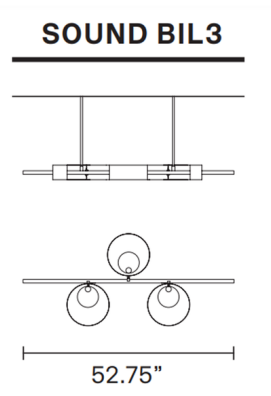

Shown in brushed gold / diffused lens

Specifications

COLOR Diffused Lens
BODY FINISH Brushed Gold
WATTAGE 30W
DIMMER Standard 120V
DIMENSIONS 52.75"W x 22.83"H x 25.19"D
BULB NOT INCLUDED 3 x JCD/G9/10W/120V LED

Technical Information

PRODUCT DIMENSIONS Cable Length: 59"
LAMP COLOR 3000K

CLICK TO VIEW PRODUCT

Notes: