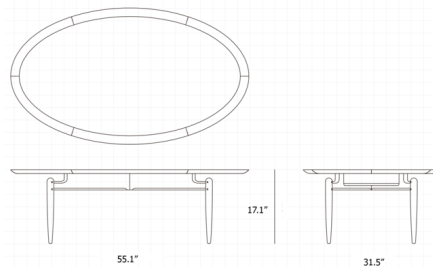

Lightology

lightology.com
866-954-4489
04-25-26

Project: _____

Company: _____

Location: _____ Fixture Type: _____

SPEC #: **STL1525070**

Approved On: _____ Approved By: _____

Slow Oval Coffee Table - Overstock

By Stellar Works

Description

The Slow Oval Coffee Table features a flowing, organic design that draws upon Danish mid-century influences and celebrates timeless craftsmanship. The solid wood frame supports an oval wood veneer tabletop for a combination of curved and straight lines. Understated decorative accents give the piece a minimal feel and highlight the table's silhouette and wood grain.

Shown in natural oak

Specifications

COLOR	N/A
BODY FINISH	Natural Oak
WATTAGE	N/A
DIMMER	N/A
DIMENSIONS	55.11"W x 17.12"H x 31.49"D
BULB	N/A
COUNTRY OF ORIGIN	China

CLICK TO VIEW PRODUCT

Notes: