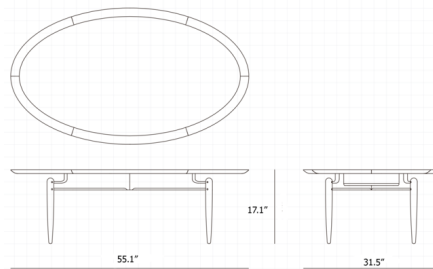

### Specifications

COLOR	N/A
BODY FINISH	Natural Oak
WATTAGE	N/A
DIMMER	N/A
DIMENSIONS	55.11\"W x 17.12\"H x 31.49\"D
BULB	N/A
COUNTRY OF ORIGIN	China

CLICK TO VIEW PRODUCT

Notes: