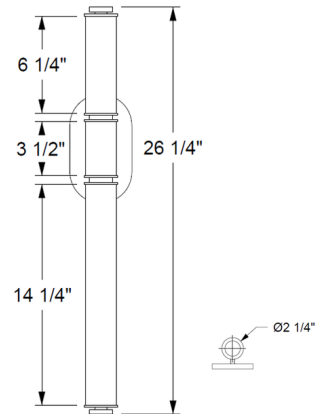

CLICK TO VIEW PRODUCT

Notes: