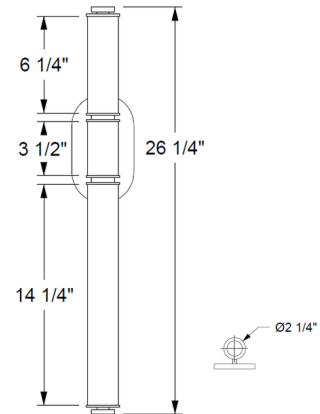

CLICK TO VIEW PRODUCT

Notes: