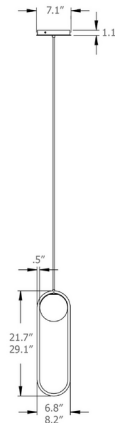

By Matthew McCormick

Description

The Mila Pendant was realized through the marriage of hand blown glass and the soft geometry of a bent metal form. The glow of a pearl-like sphere is coddled in perfect harmony within an elongated loop. Includes white canopy.

Specifications

COLOR Brushed Brass
BODY FINISH White Canopy
WATTAGE 3W
DIMMER Universal
DIMENSIONS 6.8"W x 21.7"H
INTEGRATED LED MODULE 1 x LED/3W/120V LED

Technical Information

COLOR RENDERING 90 CRI
LAMP COLOR 2700K
LUMENS/WATT 106.67
LUMINOUS FLUX 320 lumens

Shown in white canopy / brushed brass

CLICK TO VIEW PRODUCT

Notes: