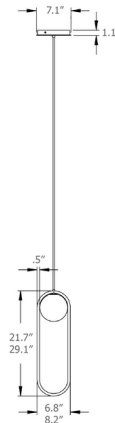

By Matthew McCormick

Description

The Mila Pendant was realized through the marriage of hand blown glass and the soft geometry of a bent metal form. The glow of a pearl-like sphere is coddled in perfect harmony within an elongated loop. Includes white canopy.

Shown in white canopy / brushed brass

Specifications

COLOR	Brushed Brass
BODY FINISH	White Canopy
WATTAGE	3W
DIMMER	Universal
DIMENSIONS	6.8"W x 21.7"H
INTEGRATED LED MODULE	1 x LED/3W/120V LED

Technical Information