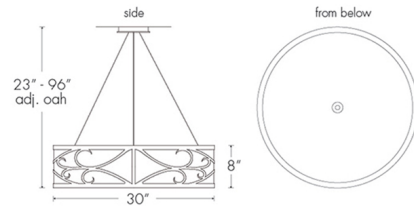

Shown in cast bronze / white swirl

Specifications

COLOR	White Swirl
BODY FINISH	Cast Bronze
WATTAGE	36W
DIMMER	Standard 120V
DIMENSIONS	96"L x 30"W x 8"H
BULB NOT INCLUDED	4 x A19/GU24/9W/120V LED
COUNTRY OF ORIGIN	United States