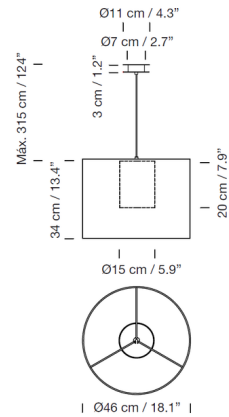

Shown in textured white / white

Specifications

COLOR	White
BODY FINISH	Textured White
WATTAGE	12W
DIMMER	Standard 120V
DIMENSIONS	18.1"W x 13.4"H
BULB NOT INCLUDED	1 x A19/Medium (E26)/12W/120V LED

CLICK TO VIEW PRODUCT