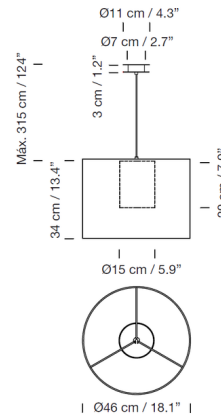

Shown in textured white / white

Specifications

COLOR	White
BODY FINISH	Textured White
WATTAGE	12W
DIMMER	Standard 120V
DIMENSIONS	18.1"W x 13.4"H
BULB NOT INCLUDED	1 x A19/Medium (E26)/12W/120V LED

CLICK TO VIEW PRODUCT