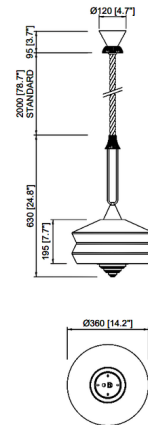

### Specifications

COLOR	Sale E Pepe Multi
BODY FINISH	Satin Brass
WATTAGE	14W
DIMMER	Standard 120V
DIMENSIONS	14.2"W x 23.6"H
BULB NOT INCLUDED	1 x A19/Medium (E26)/14W/120V LED
COUNTRY OF ORIGIN	Italy

### Technical Information

PRODUCT DIMENSIONS . . . . . Adjustable Cable Length: 78.7"

CLICK TO VIEW PRODUCT

Notes: