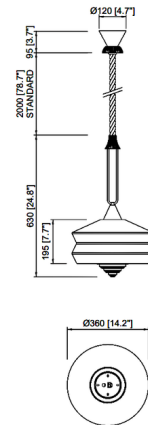

Shown in satin brass / sale e pepe multi

Specifications

COLOR	Sale E Pepe Multi
BODY FINISH	Satin Brass
WATTAGE	14W
DIMMER	Standard 120V
DIMENSIONS	14.2"W x 23.6"H
BULB NOT INCLUDED	1 x A19/Medium (E26)/14W/120V LED
COUNTRY OF ORIGIN	Italy

Technical Information

PRODUCT DIMENSIONS Adjustable Cable Length: 78.7"

CLICK TO VIEW PRODUCT

Notes: