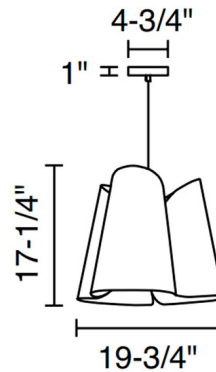

Shown in black / petrol / ash

Specifications

COLOR Petrol / Ash
BODY FINISH Black
WATTAGE 17W
DIMMER Standard 120V
DIMENSIONS 19.75"W x 17.25"H
BULB NOT INCLUDED 1 x A19/Medium (E26)/17W/120V LED
COUNTRY OF ORIGIN Spain

Technical Information

PRODUCT DIMENSIONS Adjustable Cable Length: 108"

CLICK TO VIEW PRODUCT

Notes: