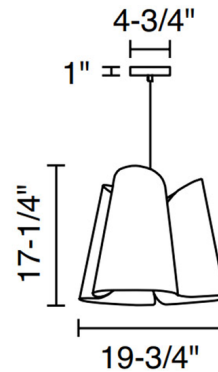

Shown in black / petrol / ash

Specifications

COLOR Petrol / Ash
BODY FINISH Black
WATTAGE 17W
DIMMER Standard 120V
DIMENSIONS 19.75"W x 17.25"H
BULB NOT INCLUDED 1 x A19/Medium (E26)/17W/120V LED
COUNTRY OF ORIGIN Spain

Technical Information

PRODUCT DIMENSIONS Adjustable Cable Length: 108"

CLICK TO VIEW PRODUCT

Notes: