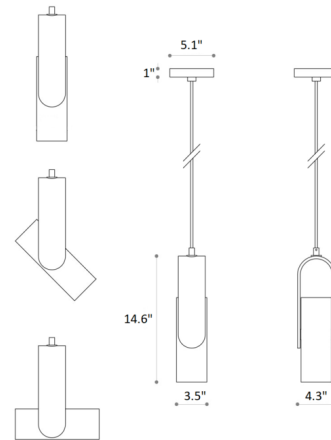

By Tooy

Description

The Nastro Pendant features a minimalistic design, perfect for a contemporary interior. The cylindrical shade is supported by a curved frame that allows the shade to be angled precisely where light is needed.

Shown in sand black / brushed brass cylinder

Specifications

COLOR	Brushed Brass Cylinder
BODY FINISH	Sand Black
WATTAGE	15W
DIMMER	Standard 120V
DIMENSIONS	4.3"W x 14.6"H x 3.5"D
BULB NOT INCLUDED	1 x A19/Medium (E26)/15W/120V LED