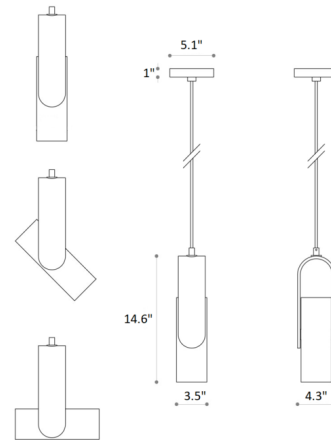

### Specifications

COLOR	Brushed Brass Cylinder
BODY FINISH	Sand Black
WATTAGE	15W
DIMMER	Standard 120V
DIMENSIONS	4.3"W x 14.6"H x 3.5"D
BULB NOT INCLUDED	1 x A19/Medium (E26)/15W/120V LED

CLICK TO VIEW PRODUCT