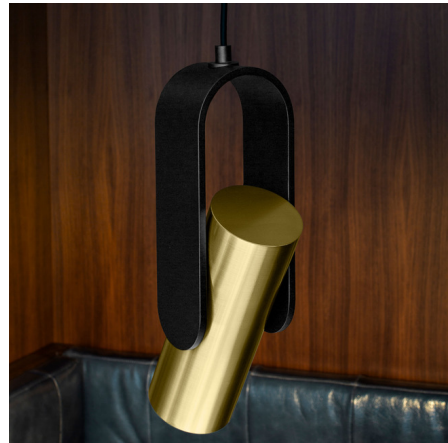

Lightology

lightology.com
866-954-4489
07-11-26

Project: _____

Company: _____

Location: _____ Fixture Type: _____

SPEC #: **TOY1525088**

Approved On: _____ Approved By: _____

Nastro Pendant - Overstock

By Tooy

Description

The Nastro Pendant features a minimalistic design, perfect for a contemporary interior. The cylindrical shade is supported by a curved frame that allows the shade to be angled precisely where light is needed.

Shown in sand black / brushed brass cylinder

Specifications

COLOR	Brushed Brass Cylinder
BODY FINISH	Sand Black
WATTAGE	15W
DIMMER	Standard 120V
DIMENSIONS	4.3"W x 14.6"H x 3.5"D
BULB NOT INCLUDED	1 x A19/Medium (E26)/15W/120V LED