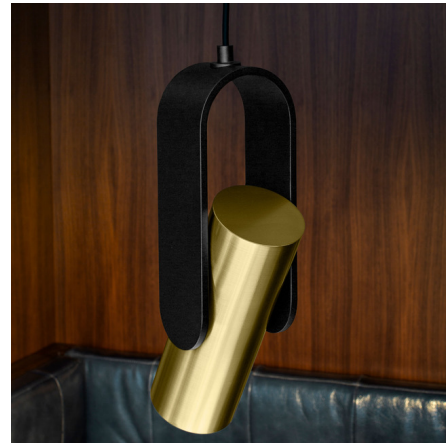

## Nastro Pendant - Overstock

By Tooy

### Description

The Nastro Pendant features a minimalistic design, perfect for a contemporary interior. The cylindrical shade is supported by a curved frame that allows the shade to be angled precisely where light is needed.

Shown in sand black / brushed brass cylinder

### Specifications

COLOR	Brushed Brass Cylinder
BODY FINISH	Sand Black
WATTAGE	15W
DIMMER	Standard 120V
DIMENSIONS	4.3"W x 14.6"H x 3.5"D
BULB NOT INCLUDED	1 x A19/Medium (E26)/15W/120V LED

CLICK TO VIEW PRODUCT