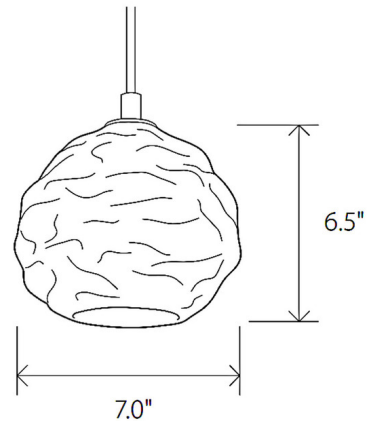

CLICK TO VIEW PRODUCT

Notes: