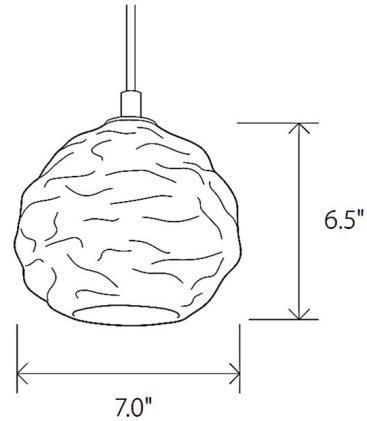

### Specifications

COLOR	Steel Blue
BODY FINISH	Satin Nickel
WATTAGE	4W
DIMMER	Standard 120V
DIMENSIONS	7"W x 6.5"H
BULB INCLUDED	1 x G16.5/Candelabra (E12)/4W/120V LED
COUNTRY OF ORIGIN	United States

### Technical Information

PRODUCT DIMENSIONS	Adjustable Fabric Cord Length: 72"
COLOR RENDERING	90 CRI
LAMP COLOR	2700K
LUMENS/WATT	87.50
LUMINOUS FLUX	350 lumens

Shown in satin nickel / steel blue

CLICK TO VIEW PRODUCT