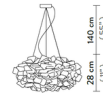

Shown in white / fume

LIGHT SOURCE:

BOTTOM VIEW

LARGE VERSION

Specifications

COLOR	Fume
BODY FINISH	White
WATTAGE	48W
DIMMER	Standard 120V
DIMENSIONS	30.75"W x 11"H
BULB NOT INCLUDED	4 x Edison/Medium (E26)/12W/120V LED
COUNTRY OF ORIGIN	Italy