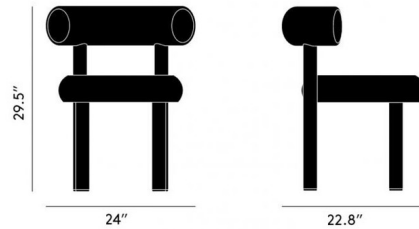

### Description

The Fat Dining Chair is designed to hug the body and provide a modern aesthetic. It features High Gloss Black steel legs and an upholstered seat with Black Woolen Fabric.

Shown in black

### Specifications

COLOR	N/A
BODY FINISH	Black
WATTAGE	N/A
DIMMER	N/A
DIMENSIONS	24"W x 29.5"H x 22.8"D
BULB	N/A

CLICK TO VIEW PRODUCT

Notes: