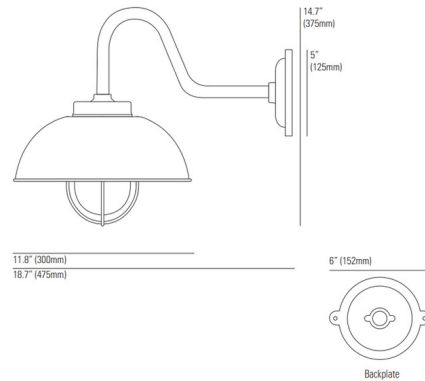

### Specifications

COLOR	Frosted
BODY FINISH	Copper
WATTAGE	9W
DIMMER	Standard 120V
DIMENSIONS	11.8"W x 14.7"H x 18.7"D
BULB NOT INCLUDED	1 x A19/Medium (E26)/9W/120V LED
COUNTRY OF ORIGIN	United Kingdom