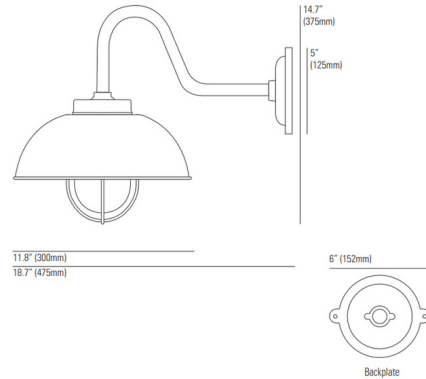

### Specifications

COLOR	Frosted
BODY FINISH	Copper
WATTAGE	9W
DIMMER	Standard 120V
DIMENSIONS	11.8"W x 14.7"H x 18.7"D
BULB NOT INCLUDED	1 x A19/Medium (E26)/9W/120V LED
COUNTRY OF ORIGIN	United Kingdom