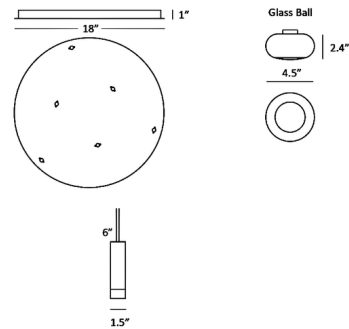

Lightology

lightology.com
866-954-4489
05-24-26

Project: _____

Company: _____

Location: _____ Fixture Type: _____

SPEC #: **KNC1525099**

Approved On: _____ Approved By: _____

Combi Round Multi-Light Pendant with Glass Ball - Overstock

By Koncept Lighting

Description

The Combi Multi-Light Pendant series is a playful, make-it-your-own fixture that can be made to fit any interior decor. The 1.5 inch cylindrical light feature a circular 18 inch canopy for mounting. Features a Frost White glass ball accessory.

Specifications

COLOR . . . . . Frost White
BODY FINISH . . . . . Matte White
WATTAGE 23.1W
DIMMER . . . . . Low Voltage Electronic
DIMENSIONS . . . . . 18"W x 6"H
INTEGRATED LED MODULE . . . . . 3 x LED/7.7W/120V LED
COUNTRY OF ORIGIN . . . . . China

Technical Information

LAMP LIFE . . . . . 50000 hours
COLOR RENDERING . . . . . 90 CRI
LAMP COLOR 2700K
LUMENS/WATT 128.57
LUMINOUS FLUX . . . . . 990 lumens

Notes:

CLICK TO VIEW PRODUCT