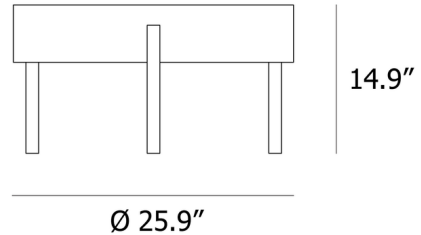

### Description

The Arc Coffee Table will elevate any space with its functionality and beauty. Use one finger to move the upper table top and create a variety of configurations. Group tables of various sizes or pair the coffee table with the Arc Side Table to create a multi-height tablescape.

### Specifications

COLOR	N/A
BODY FINISH	White Pigmented Ash
WATTAGE	N/A
DIMMER	N/A
DIMENSIONS	25.9"W x 14.9"H
BULB	N/A
COUNTRY OF ORIGIN	Latvia

CLICK TO VIEW PRODUCT

Notes: