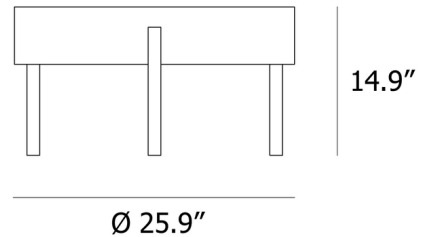

### Description

The Arc Coffee Table will elevate any space with its functionality and beauty. Use one finger to move the upper table top and create a variety of configurations. Group tables of various sizes or pair the coffee table with the Arc Side Table to create a multi-height tablescape.

### Specifications

COLOR	N/A
BODY FINISH	White Pigmented Ash
WATTAGE	N/A
DIMMER	N/A
DIMENSIONS	25.9"W x 14.9"H
BULB	N/A
COUNTRY OF ORIGIN	Latvia

CLICK TO VIEW PRODUCT

Notes: