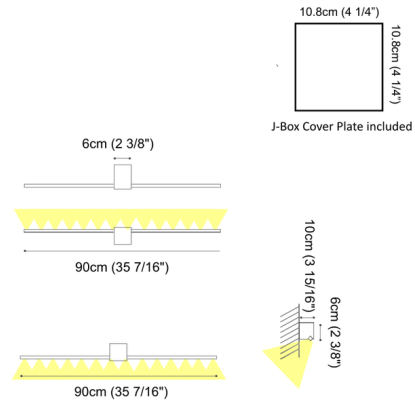

## Orizzonte Up or Down Wall Light - Overstock By ZANEEN design

### Description

The Orizzonte Wall Light features direct or indirect light and is ideal for providing bottom illumination to pictures or mirrors, while the top light can be used for brightening the room. Includes constant current non-dimmable LED driver and square cover plate for US junction box. Not dimmable.

### Specifications

COLOR	N/A
BODY FINISH	Chrome
WATTAGE	10.6W
DIMMER	Not Dimmable
DIMENSIONS	35.44"W x 2.38"H x 3.94"D
INTEGRATED LED MODULE	1 x LED/10.56W/120-230V LED
COUNTRY OF ORIGIN	Italy