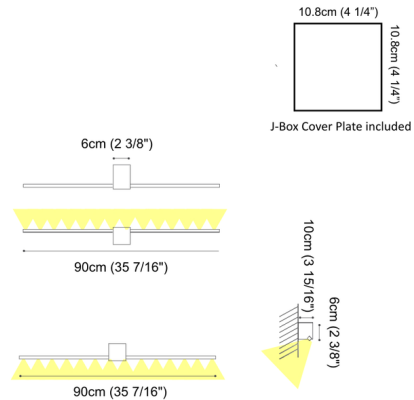

Description

The Orizzonte Wall Light features direct or indirect light and is ideal for providing bottom illumination to pictures or mirrors, while the top light can be used for brightening the room. Includes constant current non-dimmable LED driver and square cover plate for US junction box.

Shown in chrome

Specifications

COLOR N/A
BODY FINISH Chrome
WATTAGE 10.6W
DIMMER Not Dimmable
DIMENSIONS 35.44"W x 2.38"H x 3.94"D
INTEGRATED LED MODULE 1 x LED/10.56W/120-277V LED
COUNTRY OF ORIGIN Italy

Technical Information

LAMP COLOR 3000K
LUMENS/WATT 83.33
LUMINOUS FLUX 880 lumens

CLICK TO VIEW PRODUCT

Notes: