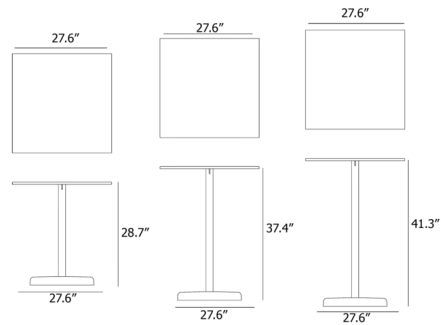

By Muuto

Description

The Linear Square Cafe Table Table is visually clean with subtle detailing and a simple expression. The table is crafted from galvanized steel with a weather and UV-resistant powder coated finish for outdoor or indoor use.

Shown in burnt orange

Specifications

COLOR	N/A
BODY FINISH	Burnt Orange
WATTAGE	N/A
DIMMER	N/A
DIMENSIONS	27.559"W x 28.74"H x 27.559"D
BULB	N/A
COUNTRY OF ORIGIN	Italy

CLICK TO VIEW PRODUCT

Notes: