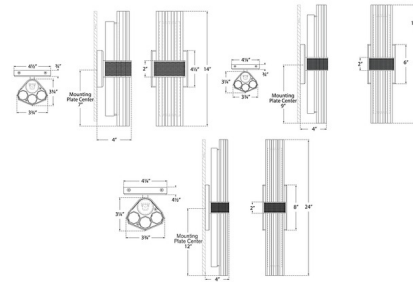

By Visual Comfort Signature

Description

The Fascio Bathroom Vanity Light brings a unique elegant look to your interior space. The organic frame holds a bundle of laboratory glass reeds, illuminating your room with a warm glow of light.

Shown in hand-rubbed antique brass / crystal

Specifications

COLOR	Crystal
BODY FINISH	Hand-Rubbed Antique Brass
WATTAGE	24W
DIMMER	Standard 120V
DIMENSIONS	4.5"W x 14"H x 4.25"D
INTEGRATED LED MODULE	2 x LED/12W/120V LED