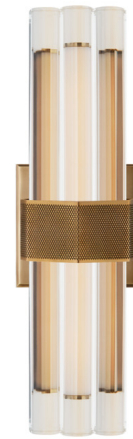

Lightology

lightology.com
866-954-4489
04-24-26

Project: _____

Company: _____

Location: _____ Fixture Type: _____

SPEC #: **VCG1525106**

Approved On: _____ Approved By: _____

Fascio Bathroom Vanity Light - Overstock

By Visual Comfort Signature

Description

The Fascio Bathroom Vanity Light brings a unique elegant look to your interior space. The organic frame holds a bundle of laboratory glass reeds, illuminating your room with a warm glow of light.

Shown in hand-rubbed antique brass / crystal

Specifications

COLOR	Crystal
BODY FINISH	Hand-Rubbed Antique Brass
WATTAGE	24W
DIMMER	Standard 120V
DIMENSIONS	4.5"W x 14"H x 4.25"D
INTEGRATED LED MODULE	2 x LED/12W/120V LED

Technical Information

LAMP COLOR	2700K
LUMENS/WATT	83.33
LUMINOUS FLUX	1000 lumens

CLICK TO VIEW PRODUCT

Notes: