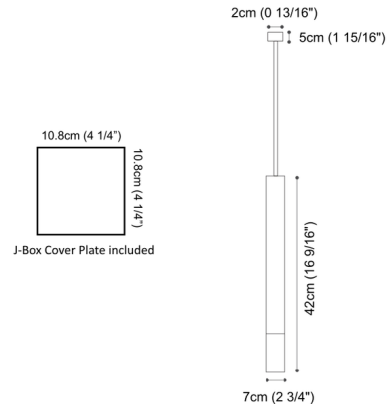

By ZANEEN design

Description

The Darma Pendant Light is constructed of extruded aluminum with a white grooved reflector. Direct downlight illumination. Includes 59 inch suspension cable. 120V direct wire (operates without a driver). Dimmable to 20 percent with a low voltage electronic dimmer, sold separately. Manufactured in Italy by Icone Lighting.

Shown in titanium / white

Specifications

COLOR	N/A
BODY FINISH	Titanium / White
WATTAGE	10W
DIMMER	Low Voltage Electronic
DIMENSIONS	75.56"L x 2.75"W x 16.56"H
INTEGRATED LED MODULE	1 x LED/10W/120V LED
COUNTRY OF ORIGIN	Italy

Technical Information

LAMP COLOR	3000K
LUMENS/WATT	70.00
LUMINOUS FLUX	700 lumens

CLICK TO VIEW PRODUCT

Notes: