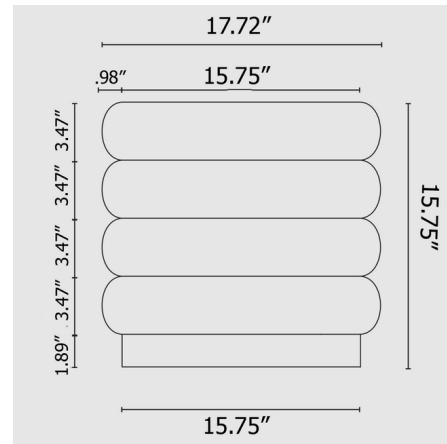

Shown in faded velvet forest

Specifications

COLOR	Faded Velvet Forest
BODY FINISH	N/A
WATTAGE	N/A
DIMMER	N/A
DIMENSIONS	18.7"W x 17.72"H x 18.7"D
BULB	N/A
COUNTRY OF ORIGIN	Lithuania

CLICK TO VIEW PRODUCT