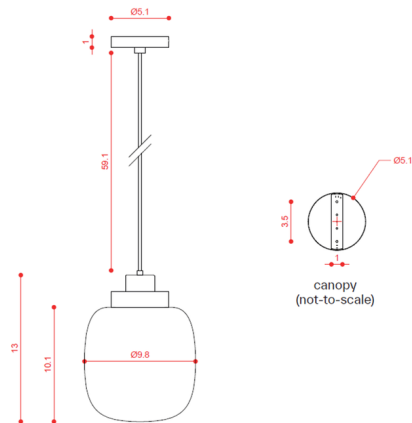

Description

The Legier Pendant offers a chic, modern look featuring an Opal glass shade that transforms when lit, topped with a Brass cap. Includes a black cord and canopy.

Specifications

COLOR Opal
BODY FINISH Brass
WATTAGE 25W
DIMMER Standard 120V
DIMENSIONS 9.8"W x 13"H
BULB NOT INCLUDED 1 x A19/Medium (E26)/25W/120V LED

Technical Information

PRODUCT DIMENSIONS Cord Length: 59"

Notes:

Shown in brass / opal

CLICK TO VIEW PRODUCT