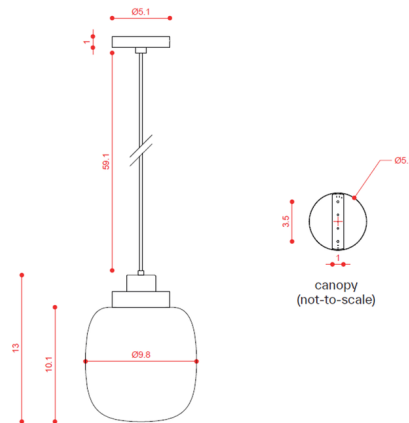

### Specifications

COLOR . . . . . Opal  
BODY FINISH . . . . . Brass  
WATTAGE . . . . . 25W  
DIMMER . . . . . Standard 120V  
DIMENSIONS . . . . . 9.8"W x 13"H  
BULB NOT INCLUDED . . . . . 1 x A19/Medium (E26)/25W/120V LED

### Technical Information

PRODUCT DIMENSIONS . . . . . Cord Length: 59"

Shown in brass / opal

CLICK TO VIEW PRODUCT

Notes: