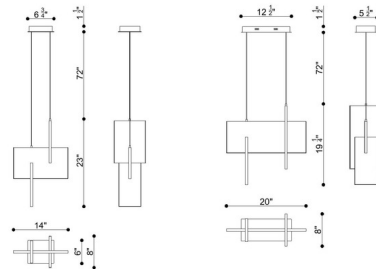

CLICK TO VIEW PRODUCT

Notes: