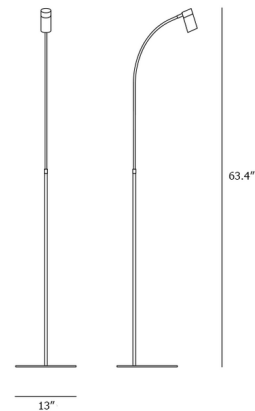

By Lumen Center Italia

Description

The Luxsi Floor Lamp features a slim stem with a slight curve at the top supporting a cylindrical lamp shade. The shade houses an integrated LED light source to provide warm, focused lighting. Foot dimmer switch located on cord.

Specifications

COLOR	N/A
BODY FINISH	Black
WATTAGE	15W
DIMMER	Included
DIMENSIONS	13"W x 63.4"H
INTEGRATED LED MODULE	1 x LED/15W/120V LED

Technical Information

COLOR RENDERING	97 CRI
LAMP COLOR	2700K
LUMENS/WATT	93.33
LUMINOUS FLUX	1400 lumens

Shown in black

CLICK TO VIEW PRODUCT

Notes: