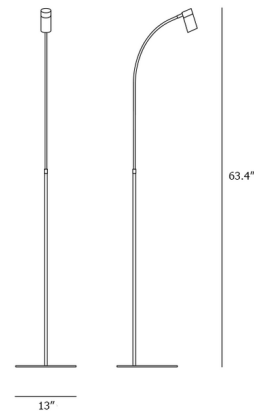

CLICK TO VIEW PRODUCT

Notes: